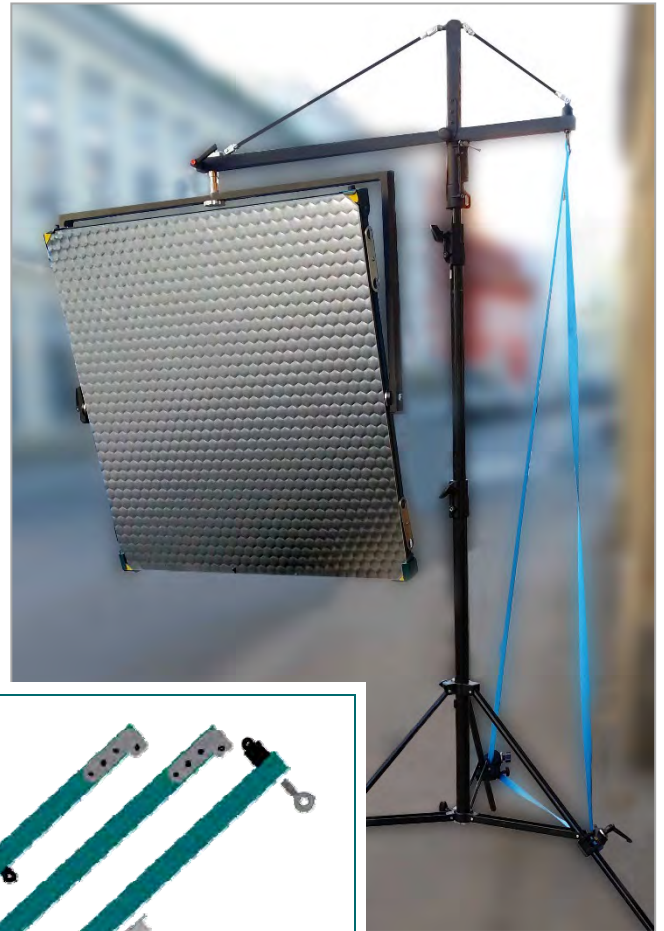

K-BOOM

K-BOOM MODULAR SET

Weight (ready to use): ~ 4 kg / 8.81 lbs

Weight (Set): 5,5 kg / 12.12 lbs

Max length: 100 cm / 3.28 ft

Max height: 71 cm / 2.32 ft

Min height: 28 cm / 11.02"

Payload: 50 kg / 110 lbs

Type	Description	RRP
A KG-BOOM SET	K-BOOM, set of 13 parts allowing building 3 kind of booms	350,00 €
B KG-BOOM BAG	Customized bag with accessory box for K-BOOM SET (empty)	225,00 €
C KG-BOOM LA	K-BOOM Long Arm (spare)	TBA
D KG-BOOM MA	K-BOOM Medium Arm (spare)	TBA
E KG-BOOM SA	K-BOOM Short Arm (spare)	TBA
F KG-BOOM LS	K-BOOM Long Stanchion (spare)	TBA
G KG-BOOM LS	K-BOOM Medium Stanchion (spare)	TBA
H KG-BOOM LS	K-BOOM Short Stanchion (spare)	TBA
I KG-BOOM ACC	28mm - 1 1/8" Spigot (Spare), Ring, Pole rests, screws (spare)	TBA