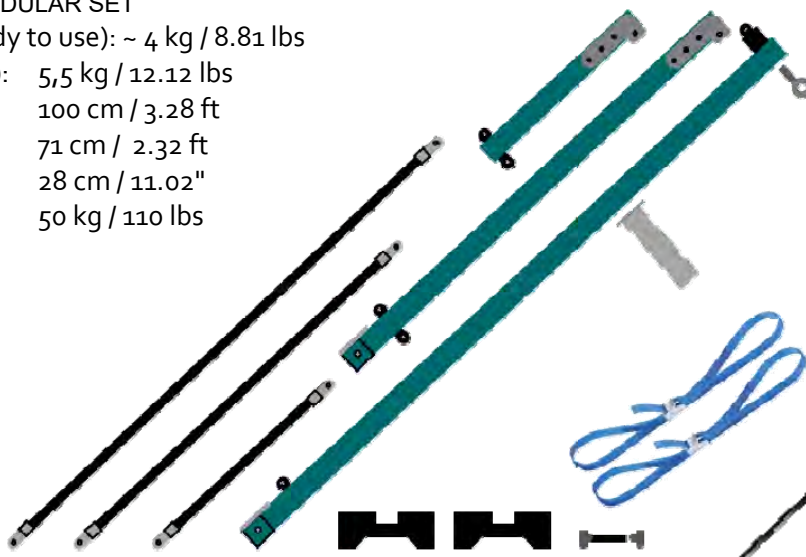

K-BOOM

K-BOOM MODULAR SET

Weight (ready to use): ~ 4 kg / 8.81 lbs

Weight (Set): 5,5 kg / 12.12 lbs

Max length: 100 cm / 3.28 ft

Max height: 71 cm / 2.32 ft

Min height: 28 cm / 11.02"

Payload: 50 kg / 110 lbs