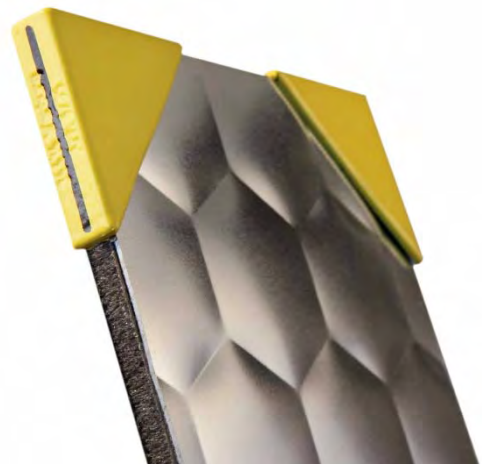

12

½ matt hexagonal domed 17 mm Concave,
Medium hard elliptic reflection

13

½ matt hexagonal domed 17 mm Convex,
Medium hard elliptic reflection

14

Hexagonal domed 33 mm Concave, Soft elliptic reflection with “cucoloris” effect depending of the distances