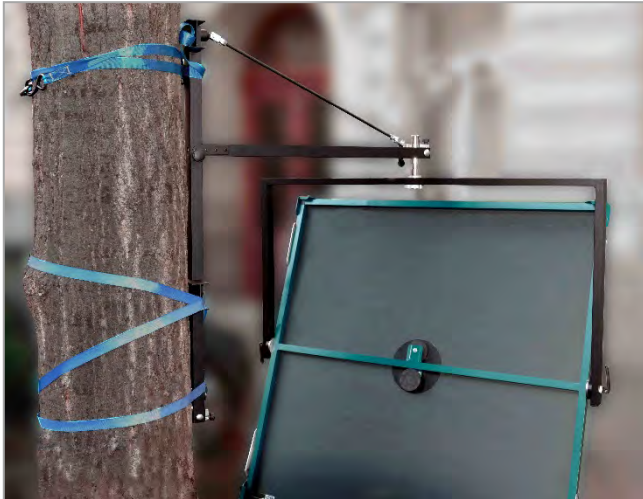

K-BOOM

K-BOOM MODULAR SET

Weight (ready to use): ~ 4 kg / 8.81 lbs

Weight (Set): 5,5 kg / 12.12 lbs

Max length: 100 cm / 3.28 ft

Max height: 71 cm / 2.32 ft

Min height: 28 cm / 11.02"

Payload: 50 kg / 110 lbs

Type	Description	RRP
A KG-BOOM SET	K-BOOM, set of 13 parts allowing building 3 kind of booms	350,00 €
B KG-BOOM BAG	Customized bag with accessory box for K-BOOM SET (empty)	225,00 €
C KG-BOOM LA	K-BOOM Long Arm (spare)	TBA
D KG-BOOM MA	K-BOOM Medium Arm (spare)	TBA
E KG-BOOM SA	K-BOOM Short Arm (spare)	TBA
F KG-BOOM LS	K-BOOM Long Stanchion (spare)	TBA
G KG-BOOM LS	K-BOOM Medium Stanchion (spare)	TBA
H KG-BOOM LS	K-BOOM Short Stanchion (spare)	TBA
I KG-BOOM ACC	28mm - 1 1/8" Spigot (Spare), Ring, Pole rests, screws (spare)	TBA