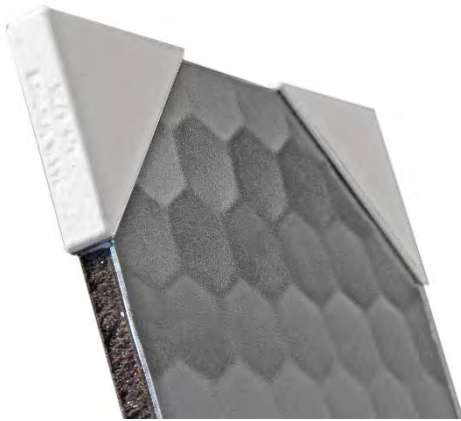

10

Hexagonal domed 16 mm Concave,
Soft elliptic reflection