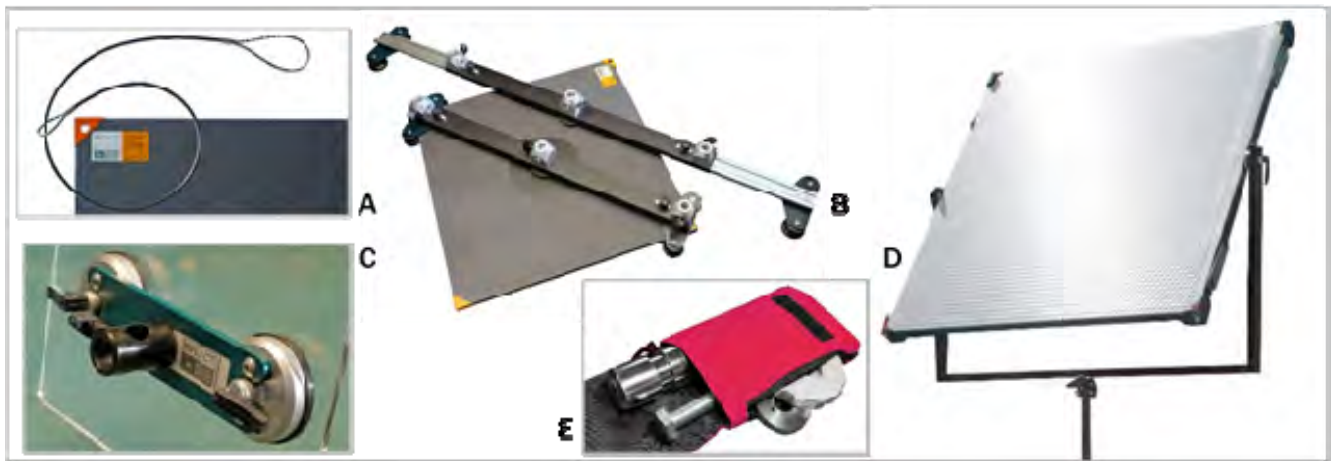

K-GRIP TOOLS

	KFLECT No.	TYPE / NAME	Recommended for K-Flectors	RRP
A	KG-SECU	SECUFLECT	S, M, L and XL	13,00 €
B	KG-HOLD	K-HOLDER (Telescopic)	L and XL	274,00 €
C	KG-VACU M	VACUFLECT (metric)	TT a, b, c, d, e, s, m and S, M and L	85,00 €
	KG-VACU I	VACUFLECT (imperial)	TT a, b, c, d, e, s, m and S, M and L	85,00 €
	KG-VACU S	VACUFLECT (3/8" screw)	TT a, b, c, d, e, s, m and S, M and L	75,00 €
D	KG-BOAR XL	K-BOARD XL (empty)	XL incl. Mounting Kit in red pouch	650,00 €
E	KG-SPIGOT Kit	K-BOARD Mounting Kit (spare)	28mm Spigot, M12 screw, washer, KFL. Tightening Disc and red pouch	60,00 €