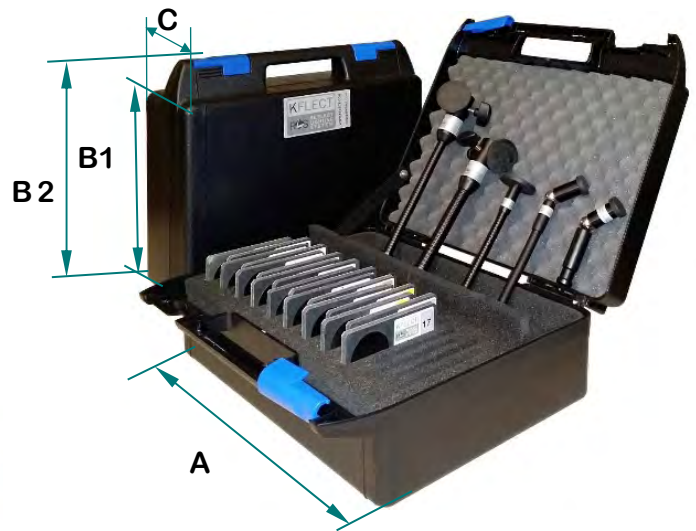

PACKAGING

[KP]: The K-BOX TT and the K-BAGS

A) K-BOX TT