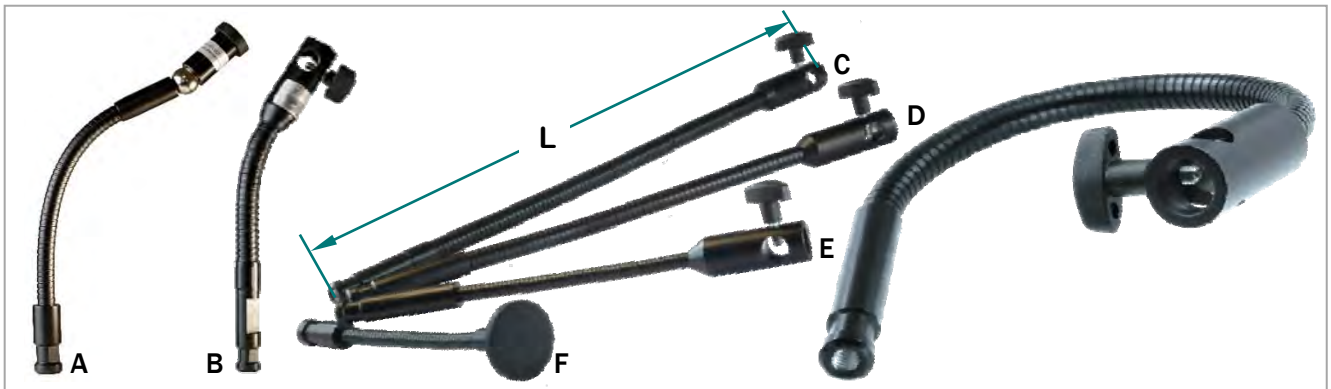

MAGNECK

	KFLECT No.	TYPE / NAME	Ø mm	L cm	Recommended for K-Flectors	RRP
A	KG-NECK 22/25	MAGNECK TT 25	22	25	TT a, b, c, d, e, s, and S	90,00 €
B	KG-NECK 25 HD	MAGNECK 25HD		25	All MAGBONES, all K-Flectors up to L	45,00 €
C	KG-NECK 50	MAGNECK 50		50	All MAGBONES, all K-Flectors up to L	59,00 €
D	KG-NECK 40	MAGNECK 40		40	All MAGBONES, all K-Flectors up to M	49,00 €
E	KG-NECK 30	MAGNECK 30		30	MAGBONES 43 & 66, all K-Fl. up to M	40,00 €
F	KG-NECK 43/20	MAGNECK 43/20	43	20	TT a, b, c, d, e, s, m, S and M	39,00 €