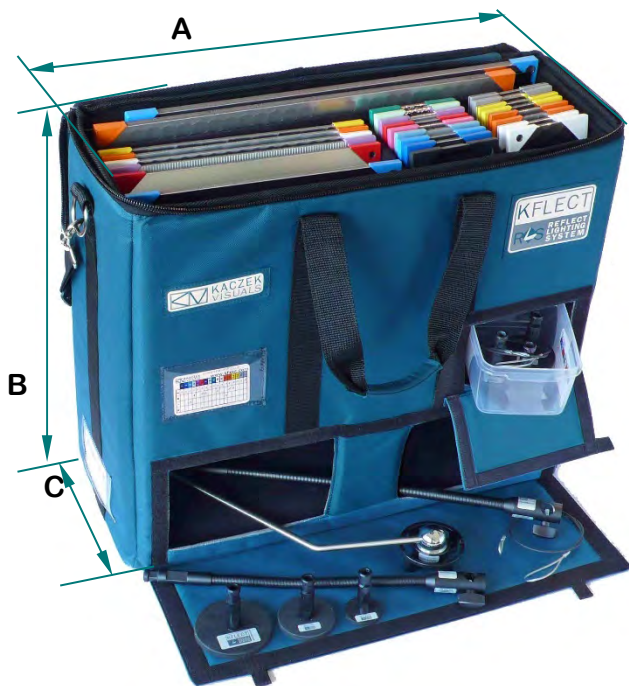

PACKAGING

[KP]: The K-BOX TT and the K-BAGS

B) K-BAG DoP